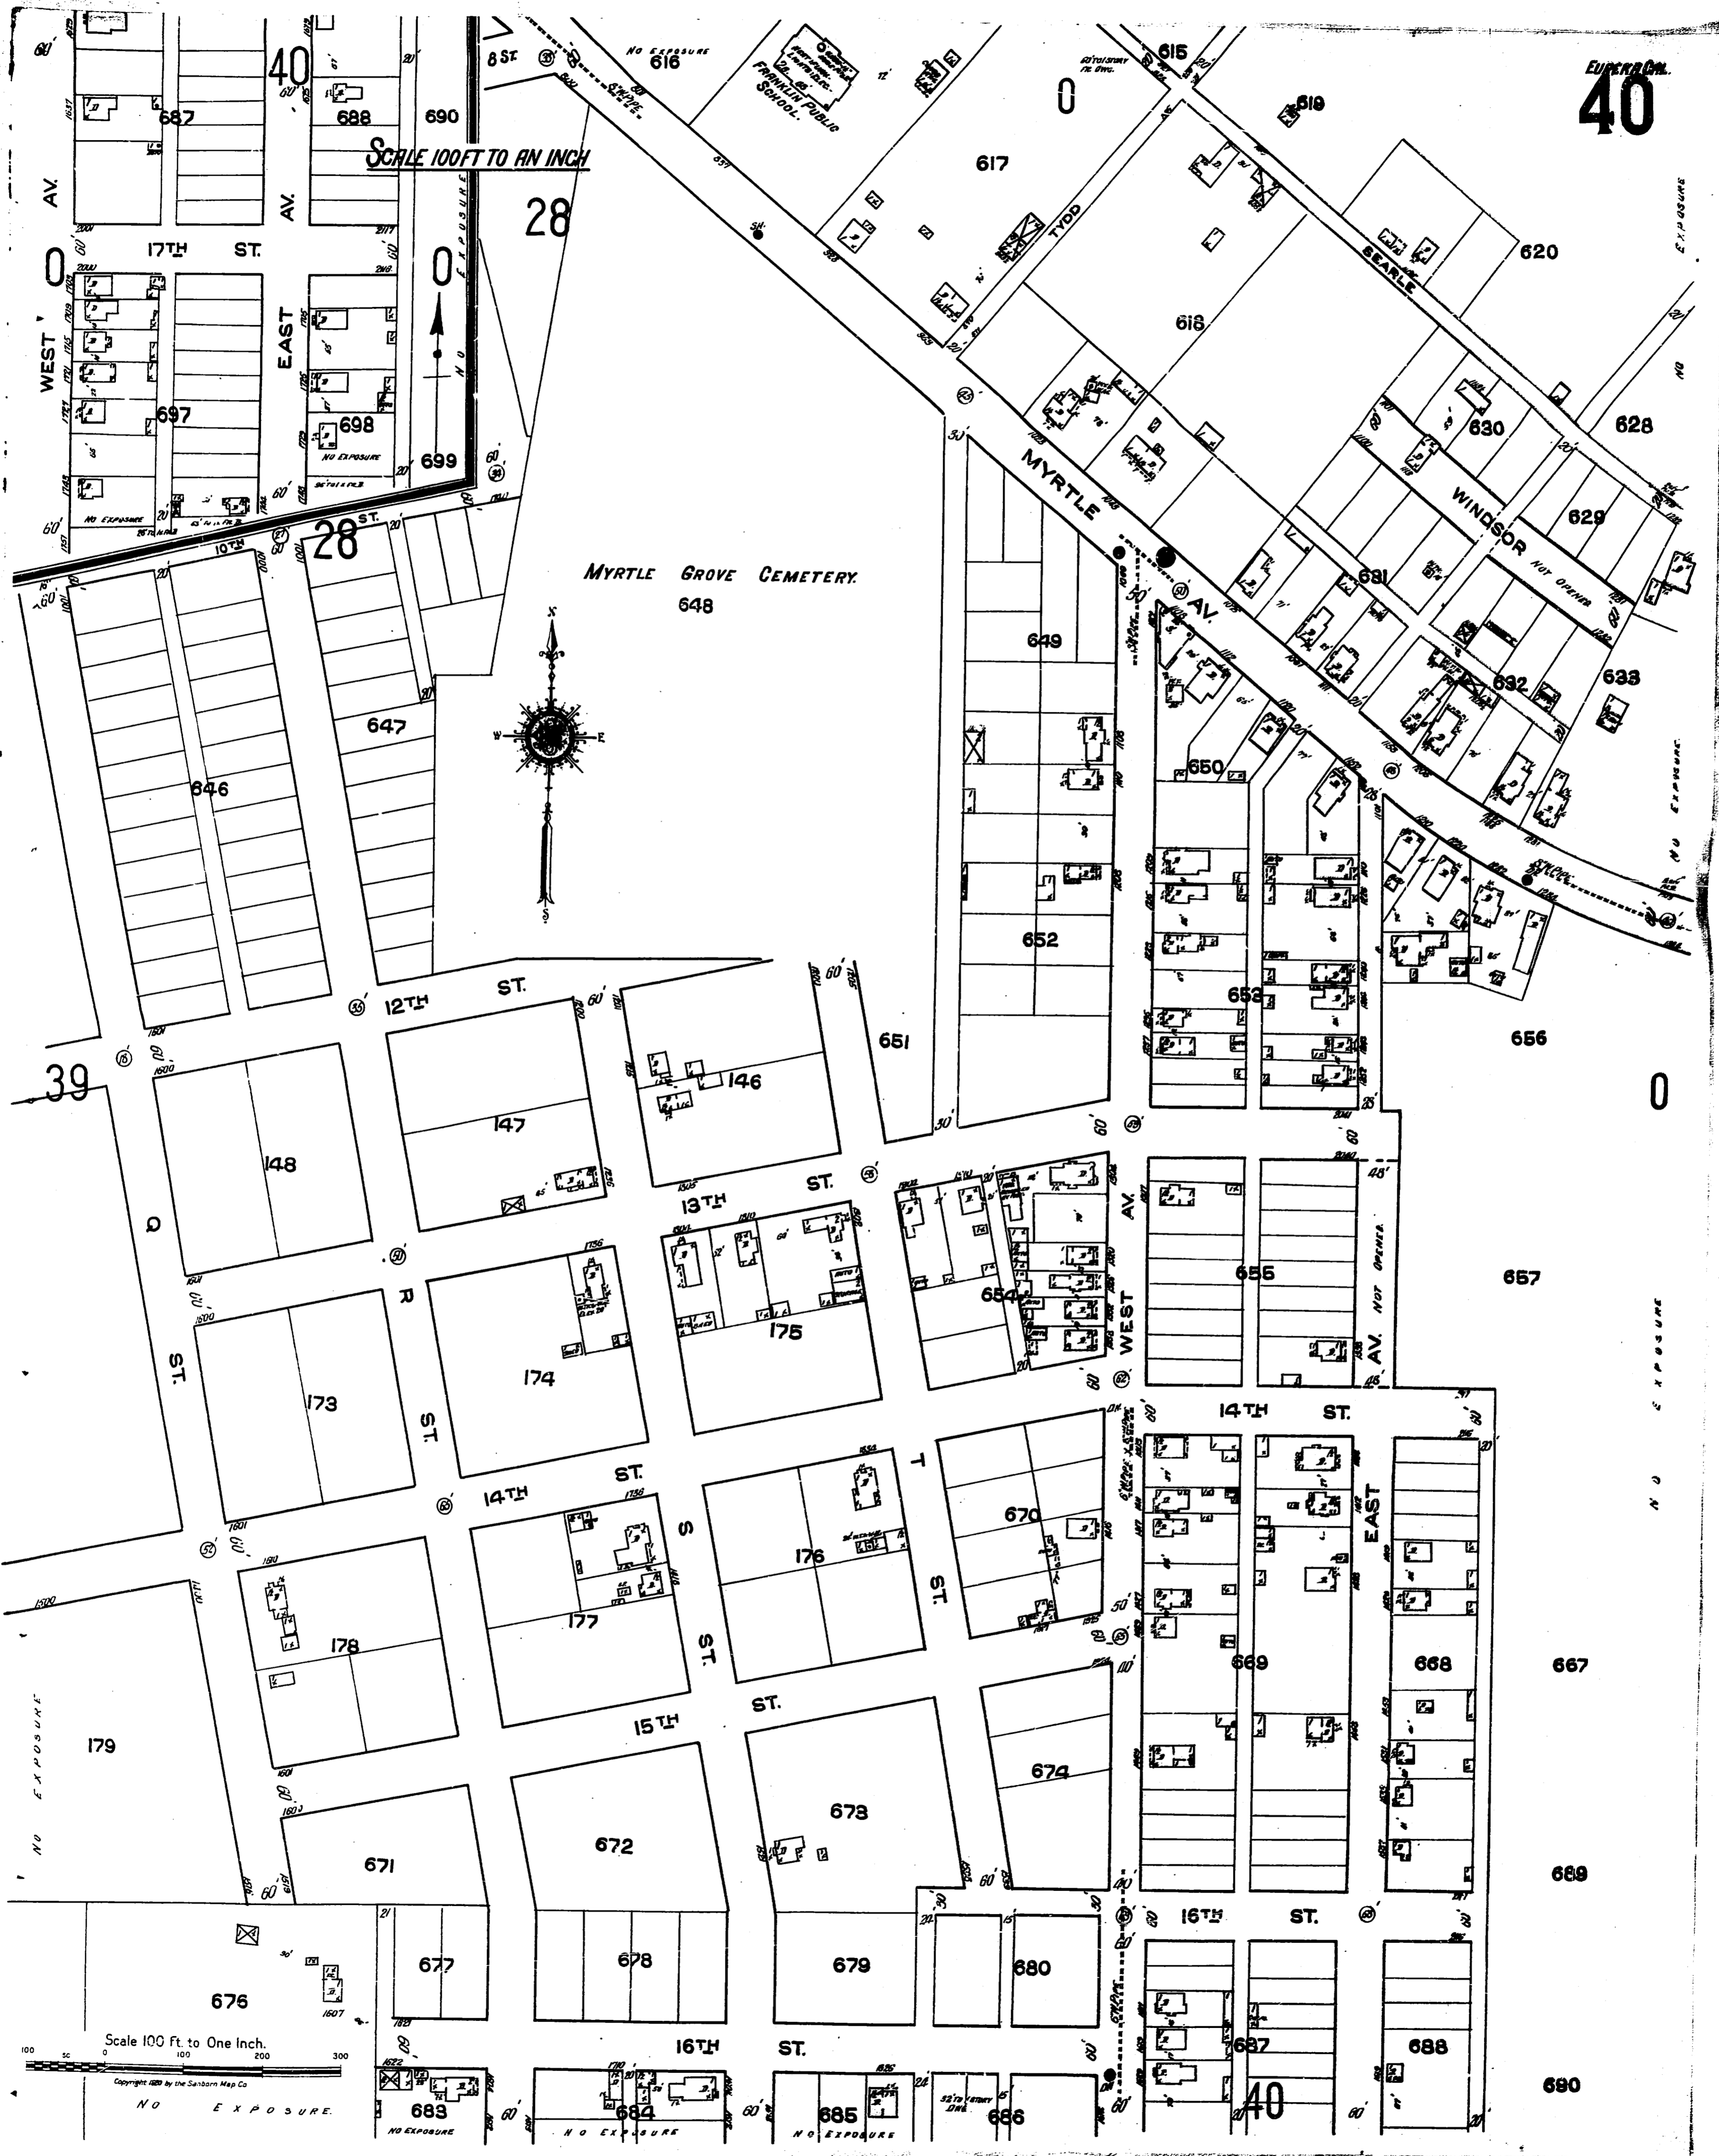

40

SCALE 100 FT TO AN INCH

MYRTLE GROVE CEMETERY
648

Scale 100 Ft. to One Inch.

Copyright 1929 by the Sanborn Map Co.

NO EXPOSURE.